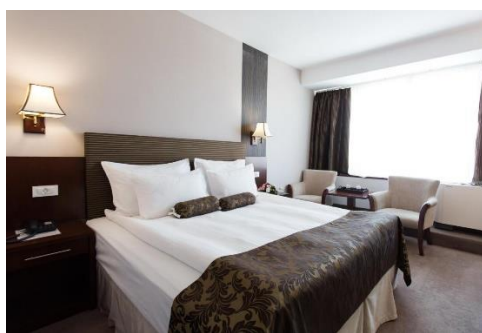

Grand Hotel Napoca ****

Located 2 km from the event venue

str. Octavian Goga, nr. 1, 400698 Cluj-Napoca, Romania

Grand Hotel Napoca is located on the meandering Someșul Mic river bank, 250 m from Parcul Central. Rooms at the Grand Hotel Napoca have modern décor and come with carpeted floors, air conditioning and a flat-screen TV.

The restaurant serves international food and has an à la carte menu, and a buffet breakfast is served. There is also a terrace where guests can relax and view the surroundings.

Room type	Price/room/night/EUR
Standard single	75
Standard double	85

The price includes the breakfast and the hotel tax.

For reservation please send us a request to office@medtravel.ro or please call us at

+40 799 791 179; +40 721 331 353